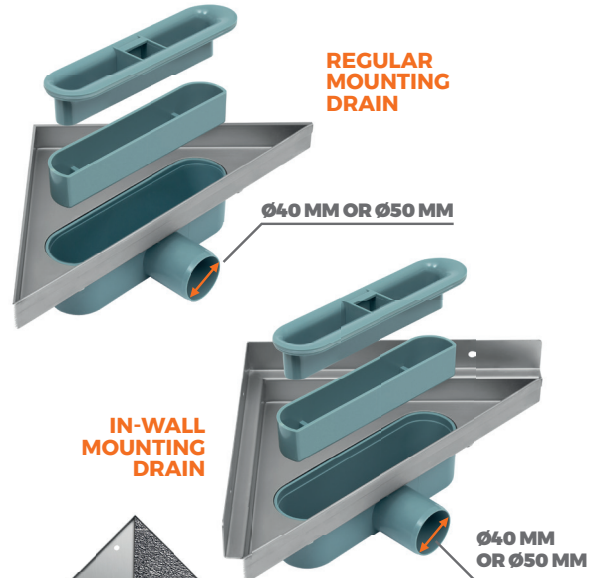

DUO

*** OTHER GRATES AVAILABLE UPON REQUEST**

KRONOS

FALA

REAL PLUS LINEAR DRAIN

SIZE
500x41mm
600x41mm
700x41mm
800x41mm
900x41mm

SLIM BLACK

LINEAR DRAIN

SIZE	CODE
650x20mm	S6027
750x20mm	S6028
850x20mm	S6029

WALL LINEAR DRAIN

IN-WALL MOUNTING DRAIN, SMOOTH GRATE

O2087

IN-WALL MOUNTING DRAIN, GRATE UNDER THE TILE

O2086

SQUARE DRAIN

DIEMENSIONS - 210x210 mm, H-70 mm

GRATES

TRANGLE DRAIN

DIEMENSIONS - 230x230x310 mm, H-70 mm

REGULAR MOUNTING DRAIN

IN-WALL MOUNTING DRAIN

* OTHER GRATES AVAILABLE UPON REQUEST

P.H.U. „JANO” SP. Z O.O.
UL. SIENNIŃSKA 252
27-400 OSTROWIEC ŚWIĘTOKRZYSKI, POLAND
handlowy@phujano.pl