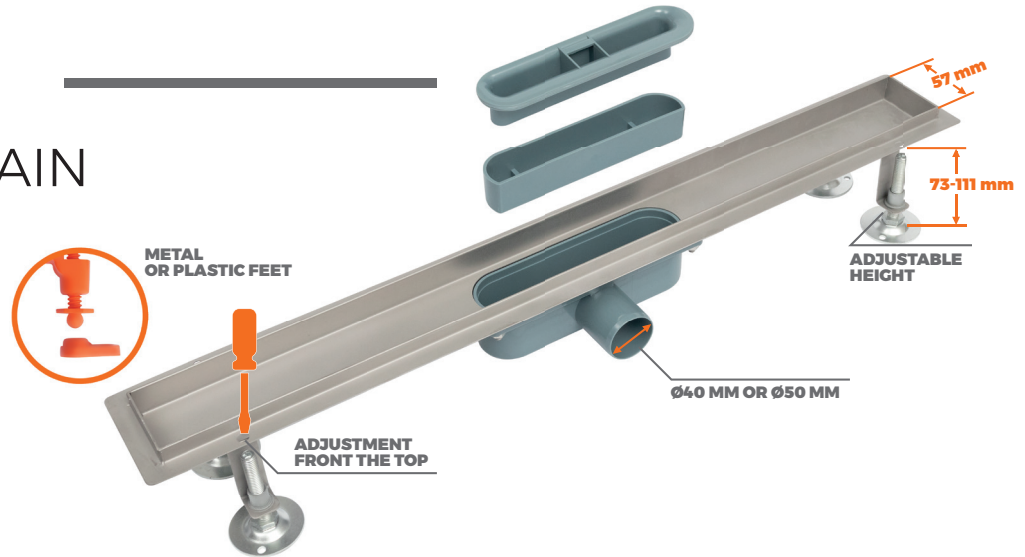

**POLISH PRODUCER
OF LINEAR DRAINS**

WWW.PHUJANO.PL

**BOOTH A75
HALL 14**

REAL LINEAR DRAIN

SIZE
500x58mm
650x58mm
750x58mm
800x58mm
900x58mm

GRATES

BLACK GLASS

WHITE GLASS

DUO

*** OTHER GRATES AVAILABLE UPON REQUEST**

KRONOS

FALA

REAL PLUS LINEAR DRAIN

SIZE
500x41mm
600x41mm
700x41mm
800x41mm
900x41mm

SLIM BLACK

LINEAR DRAIN

SIZE	CODE
650x20mm	S6027
750x20mm	S6028
850x20mm	S6029

WALL LINEAR DRAIN

IN-WALL MOUNTING DRAIN, SMOOTH GRATE

O2087

IN-WALL MOUNTING DRAIN, GRATE UNDER THE TILE

O2086

SQUARE DRAIN

DIEMENSIONS - 210x210 mm, H-70 mm

GRATES

TRANGLE DRAIN

DIEMENSIONS - 230x230x310 mm, H-70 mm

REGULAR MOUNTING DRAIN

IN-WALL MOUNTING DRAIN

* OTHER GRATES AVAILABLE UPON REQUEST

P.H.U. „JANO” SP. Z O.O.
UL. SIENNIŃSKA 252
27-400 OSTROWIEC ŚWIĘTOKRZYSKI, POLAND
handlowy@phujano.pl