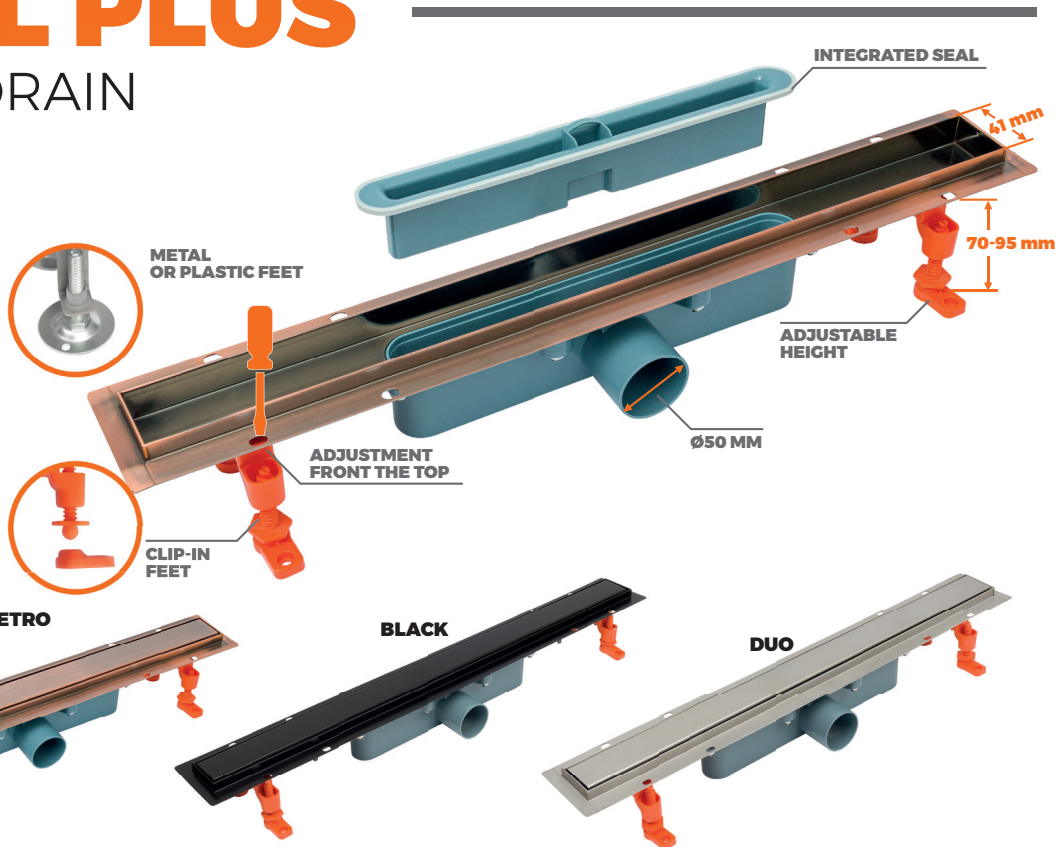

DUO

*** OTHER GRATES AVAILABLE UPON REQUEST**

KRONOS

FALA

REAL PLUS LINEAR DRAIN

SIZE
500x41mm
600x41mm
700x41mm
800x41mm
900x41mm

SLIM BLACK

LINEAR DRAIN

SIZE	CODE
650x20mm	S6027
750x20mm	S6028
850x20mm	S6029

WALL LINEAR DRAIN

IN-WALL MOUNTING DRAIN, SMOOTH GRATE

O2087

IN-WALL MOUNTING DRAIN, GRATE UNDER THE TILE

O2086

SQUARE DRAIN

DIEMENSIONS - 210x210 mm, H-70 mm

GRATES

TRANGLE DRAIN

DIEMENSIONS - 230x230x310 mm, H-70 mm

REGULAR MOUNTING DRAIN

IN-WALL MOUNTING DRAIN

* OTHER GRATES AVAILABLE UPON REQUEST

P.H.U. „JANO” SP. Z O.O.
UL. SIENNIŃSKA 252
27-400 OSTROWIEC ŚWIĘTOKRZYSKI, POLAND
handlowy@phujano.pl